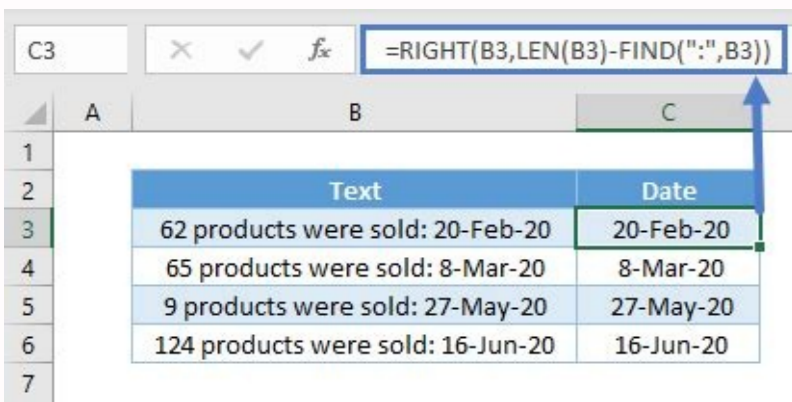

Sum function in google sheets not working

item	total value	percent of total
apples	$37.00	28.40%
bananas	$81.00	62.18%
lemons	$12.00	9.21%
cheese	$0.27	0.21%

How to use sum function in google sheets.