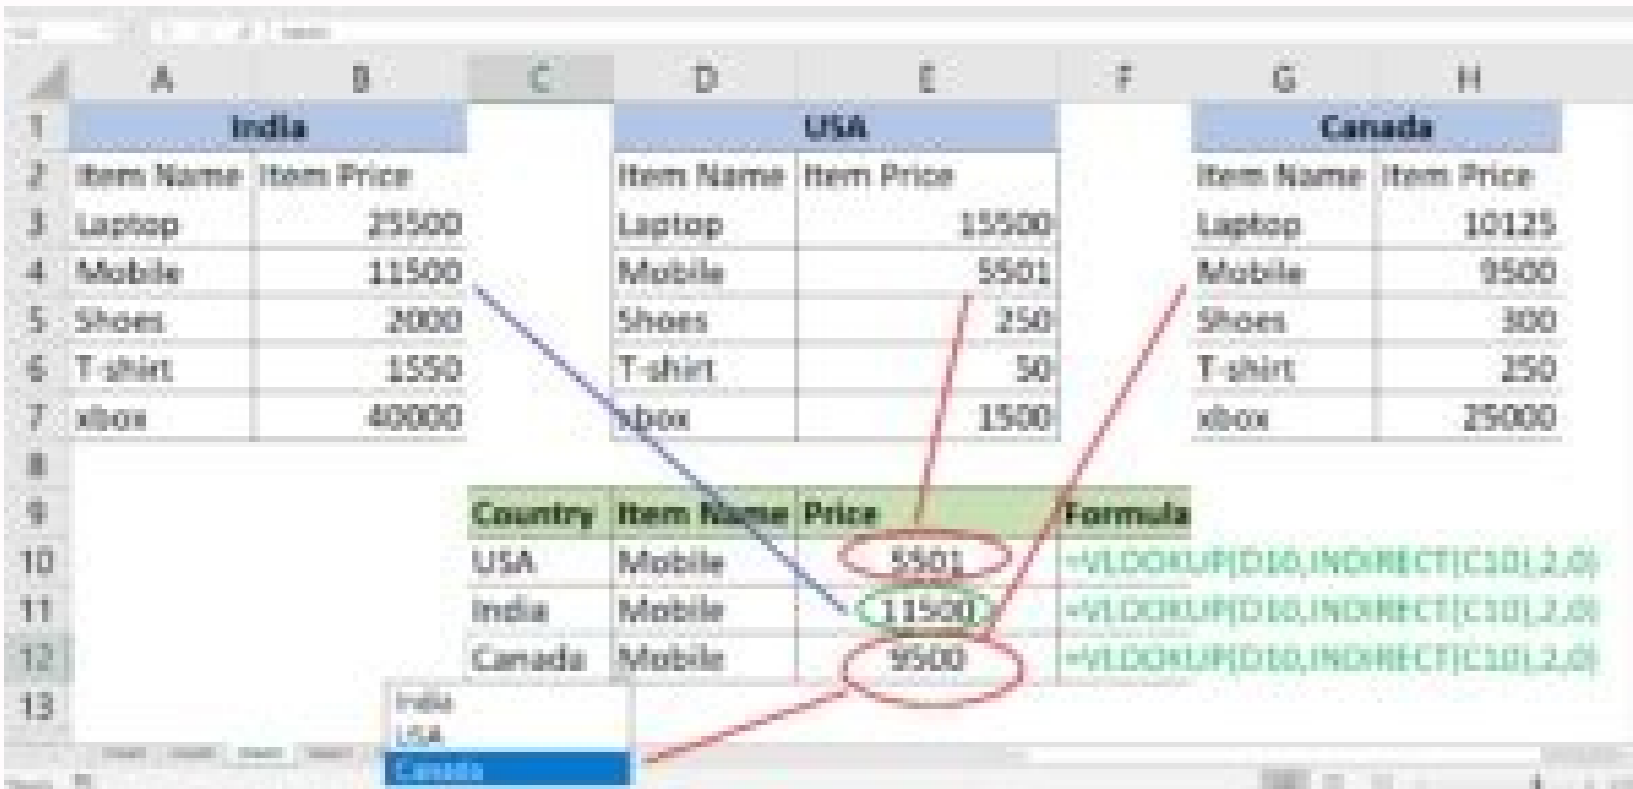

Sum function in google sheets not working

item	total value	percent of total
apples	$37.00	28.40%
bananas	$81.00	62.18%
lemons	$12.00	9.21%
cheese	$0.27	0.21%

How to use sum function in google sheets.