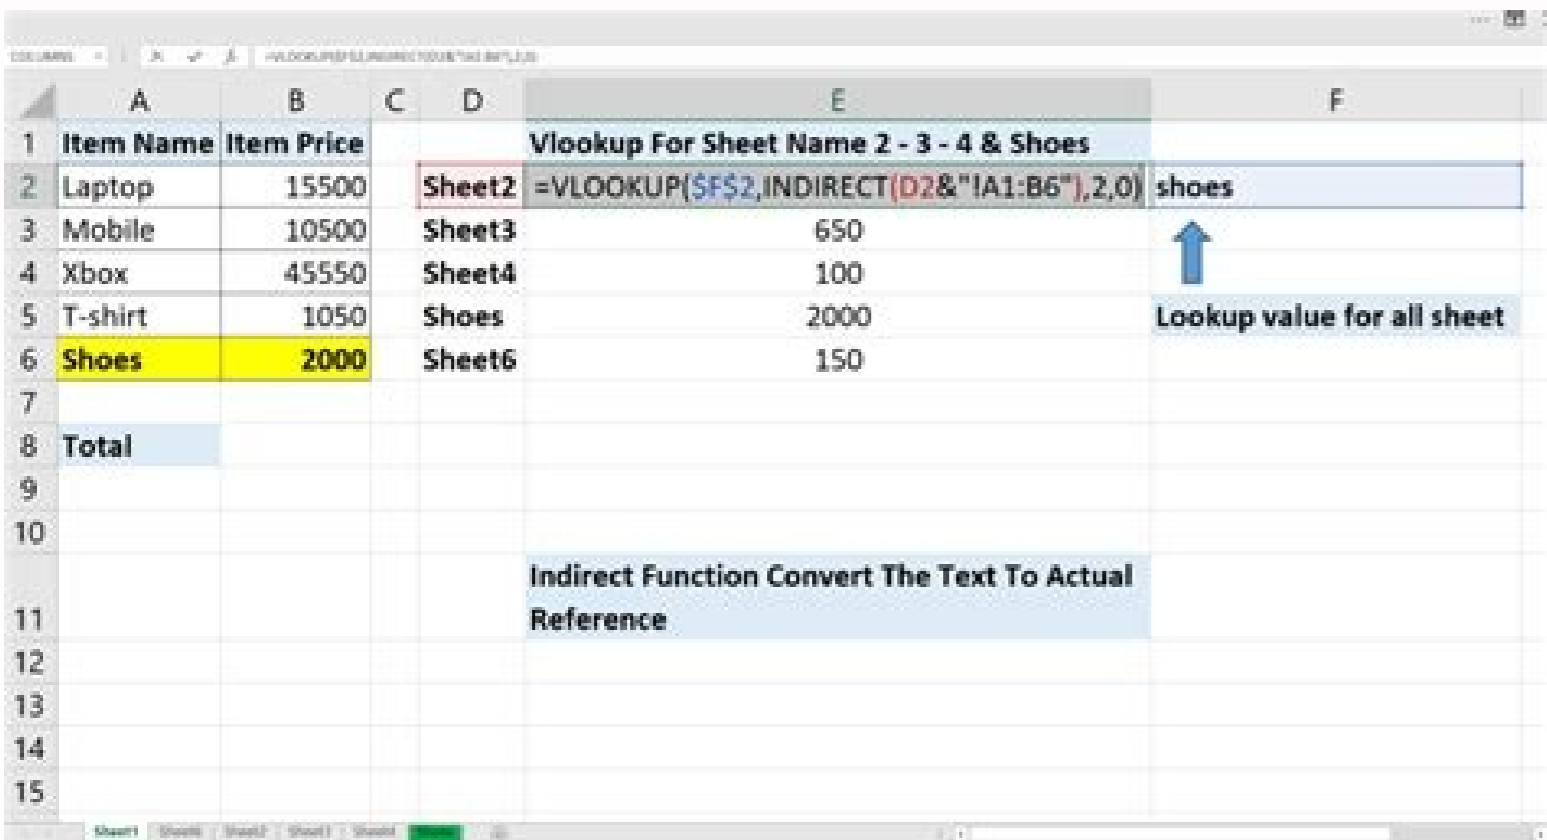

Sum function in google sheets not working

item	total value	percent of total
apples	$37.00	28.40%
bananas	$81.00	62.18%
lemons	$12.00	9.21%
cheese	$0.27	0.21%

How to use sum function in google sheets.